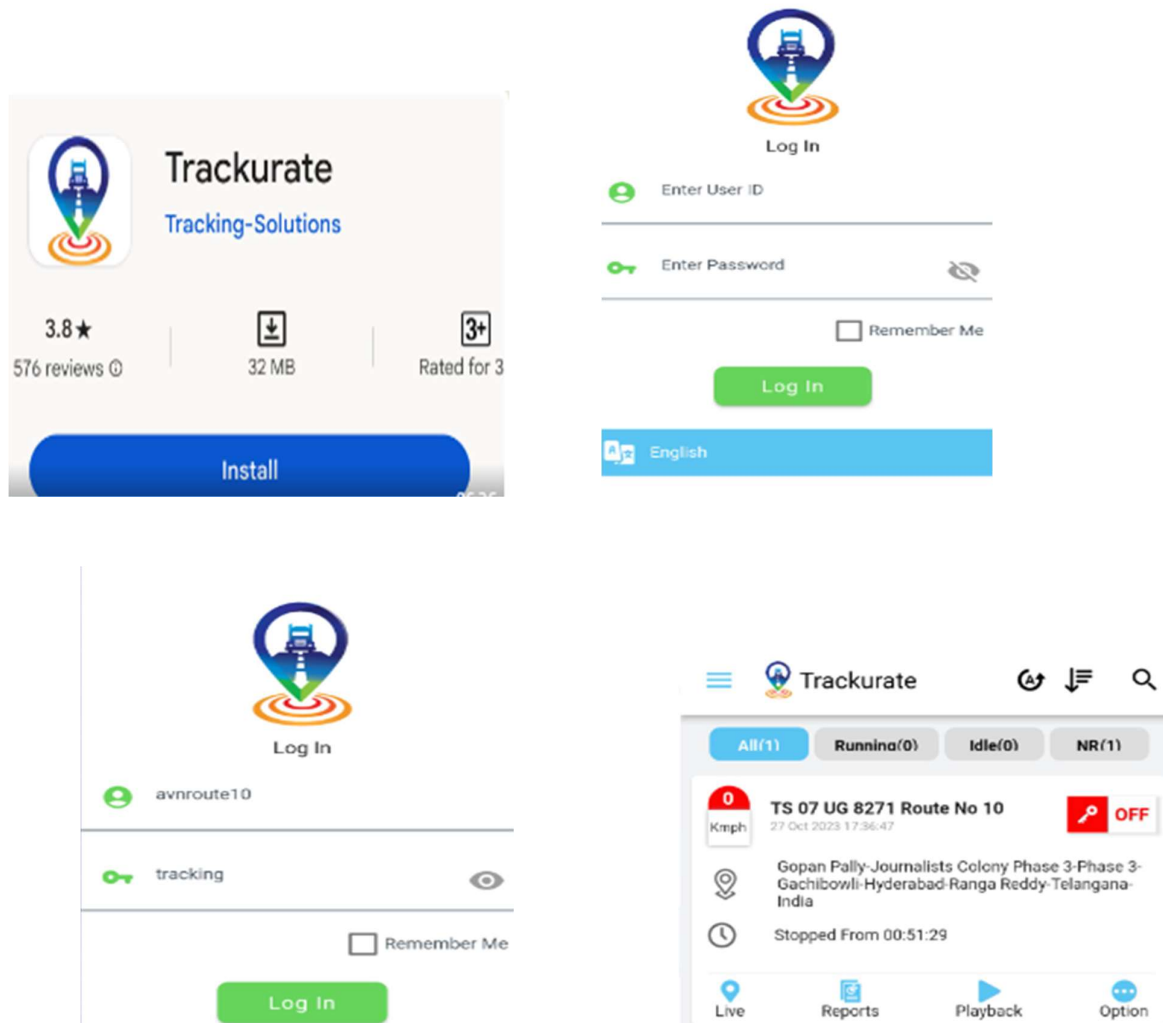

Dear Parent,

The school is cognizant of the requests received from parents regarding Bus tracking facility in all the buses operated by the school. GPS devices have been placed in all the buses, and these devices will stream their real time location on to a map.

All the parents are requested to download the bus tracking app **from Iphone/Play Store/ App Store-Trackurate**

After installing the app, use the login /username and password to track the bus as per your ward's route number.

After clicking the login mutton click on **ON mode and live tracking** to track the bus.

The steps and the login details are given below for your reference.